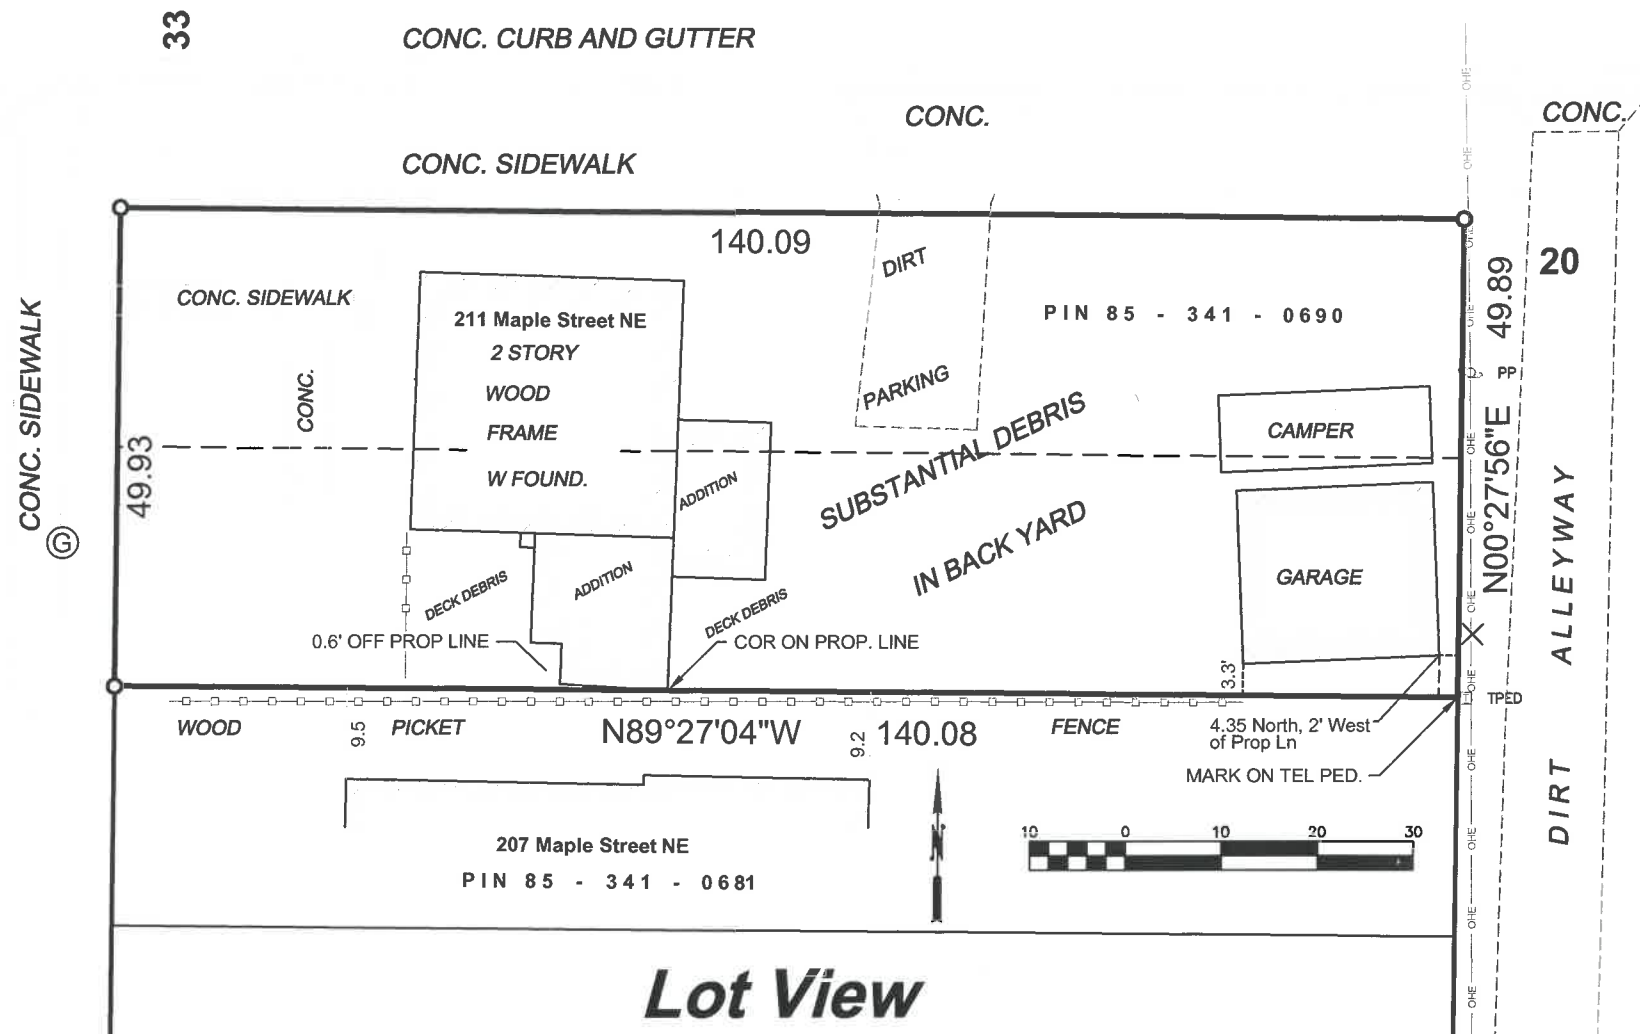

LOTS 23 AND 24 BLOCK 6, TOWNSITE OF CASS LAKE CASS COUNTY, MINNESOTA

Lot View

SURVEYOR'S NOTES

1. This survey was prepared without the benefit of a Title Commitment or Title Opinion and therefore does not show easements and interests of record.
2. The last date of fieldwork for this survey was April 24, 2023.
3. The bearings shown on this survey are based on the Cass County Coordinate System (NAD 83, NORTH ZONE).
4. There are no apparent encroachments on this property other than as shown. The dilapidated picket fence along the south property line appears to have been erected by the adjoiner some time in the past based on the way the pickets are facing..

LEGEND

- FOUND IRON MONUMENT
- SET 1/2" IRON MONUMENT W/ PLASTIC CAP #25684
- TELEPHONE PEDESTAL
- ⊕ UTILITY POLE
- OHE — OVERHEAD UTILITY LINES
- Ⓞ GAS MARKER

4/30/2024 7:58 AM

x:\projects\2024\2024-006 lf 123-24 townsit cass lake land\2024.006lot23-24.dwg