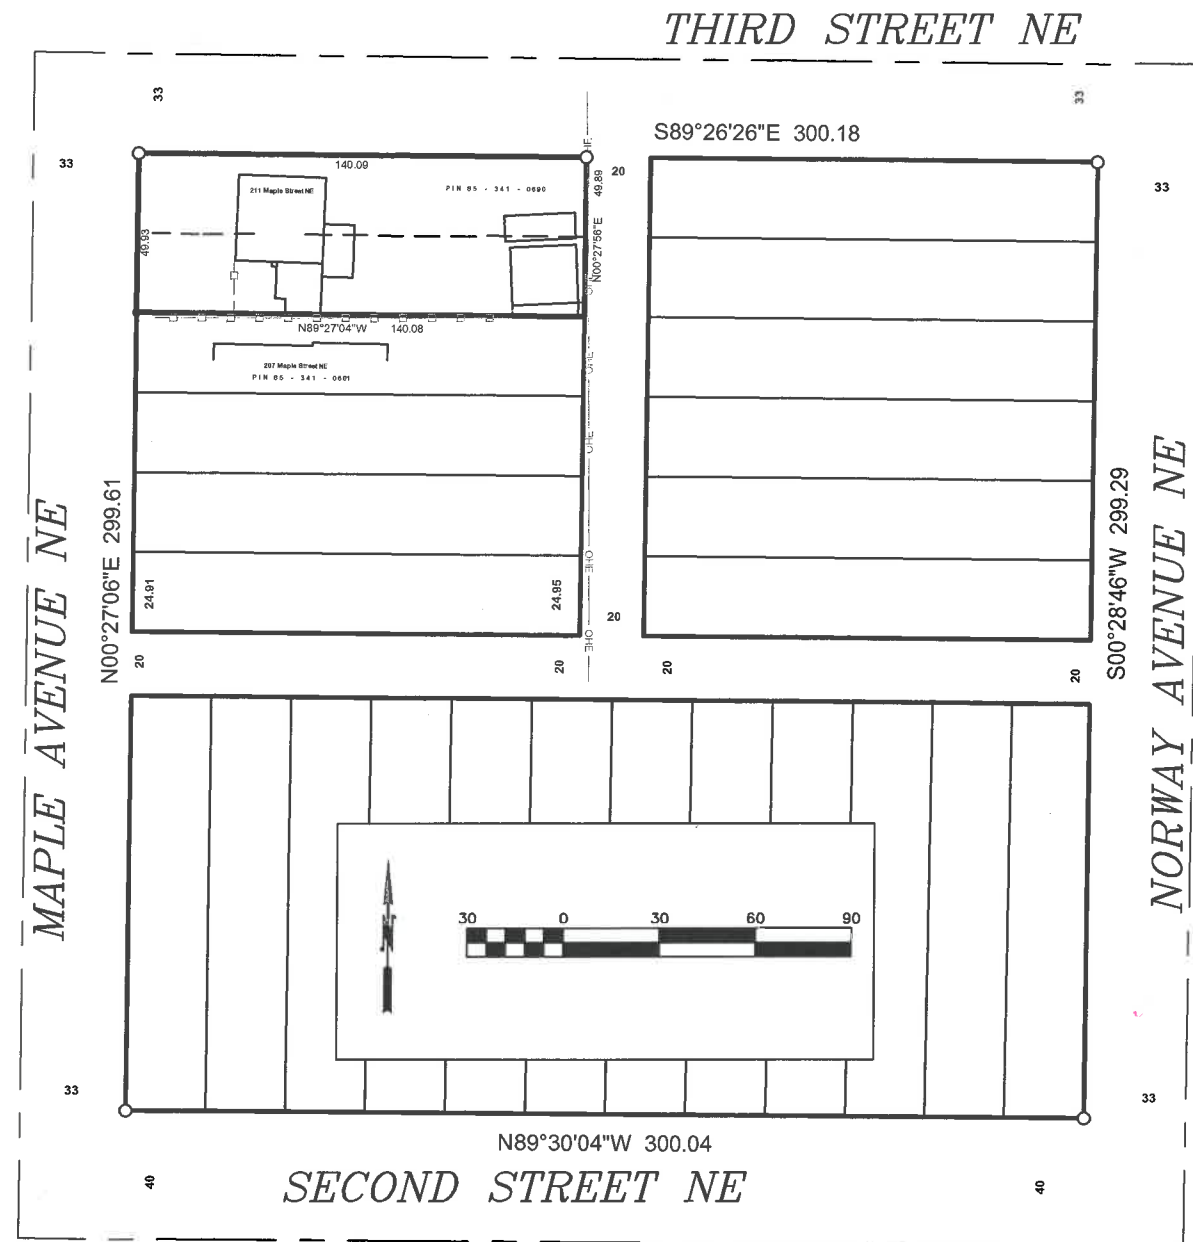

Block View

LEGEND

- FOUND IRON MONUMENT
- SET 1/2" IRON MONUMENT W/ PLASTIC CAP #25684
- TELEPHONE PEDESTAL
- ⊕ UTILITY POLE
- OHE — OVERHEAD UTILITY LINES
- Ⓞ GAS MARKER

4/30/2024 7:58 AM

x:\projects\2024\2024-006 lf 123-24 townsit cass lake land\2024.006lot23-24.dwg