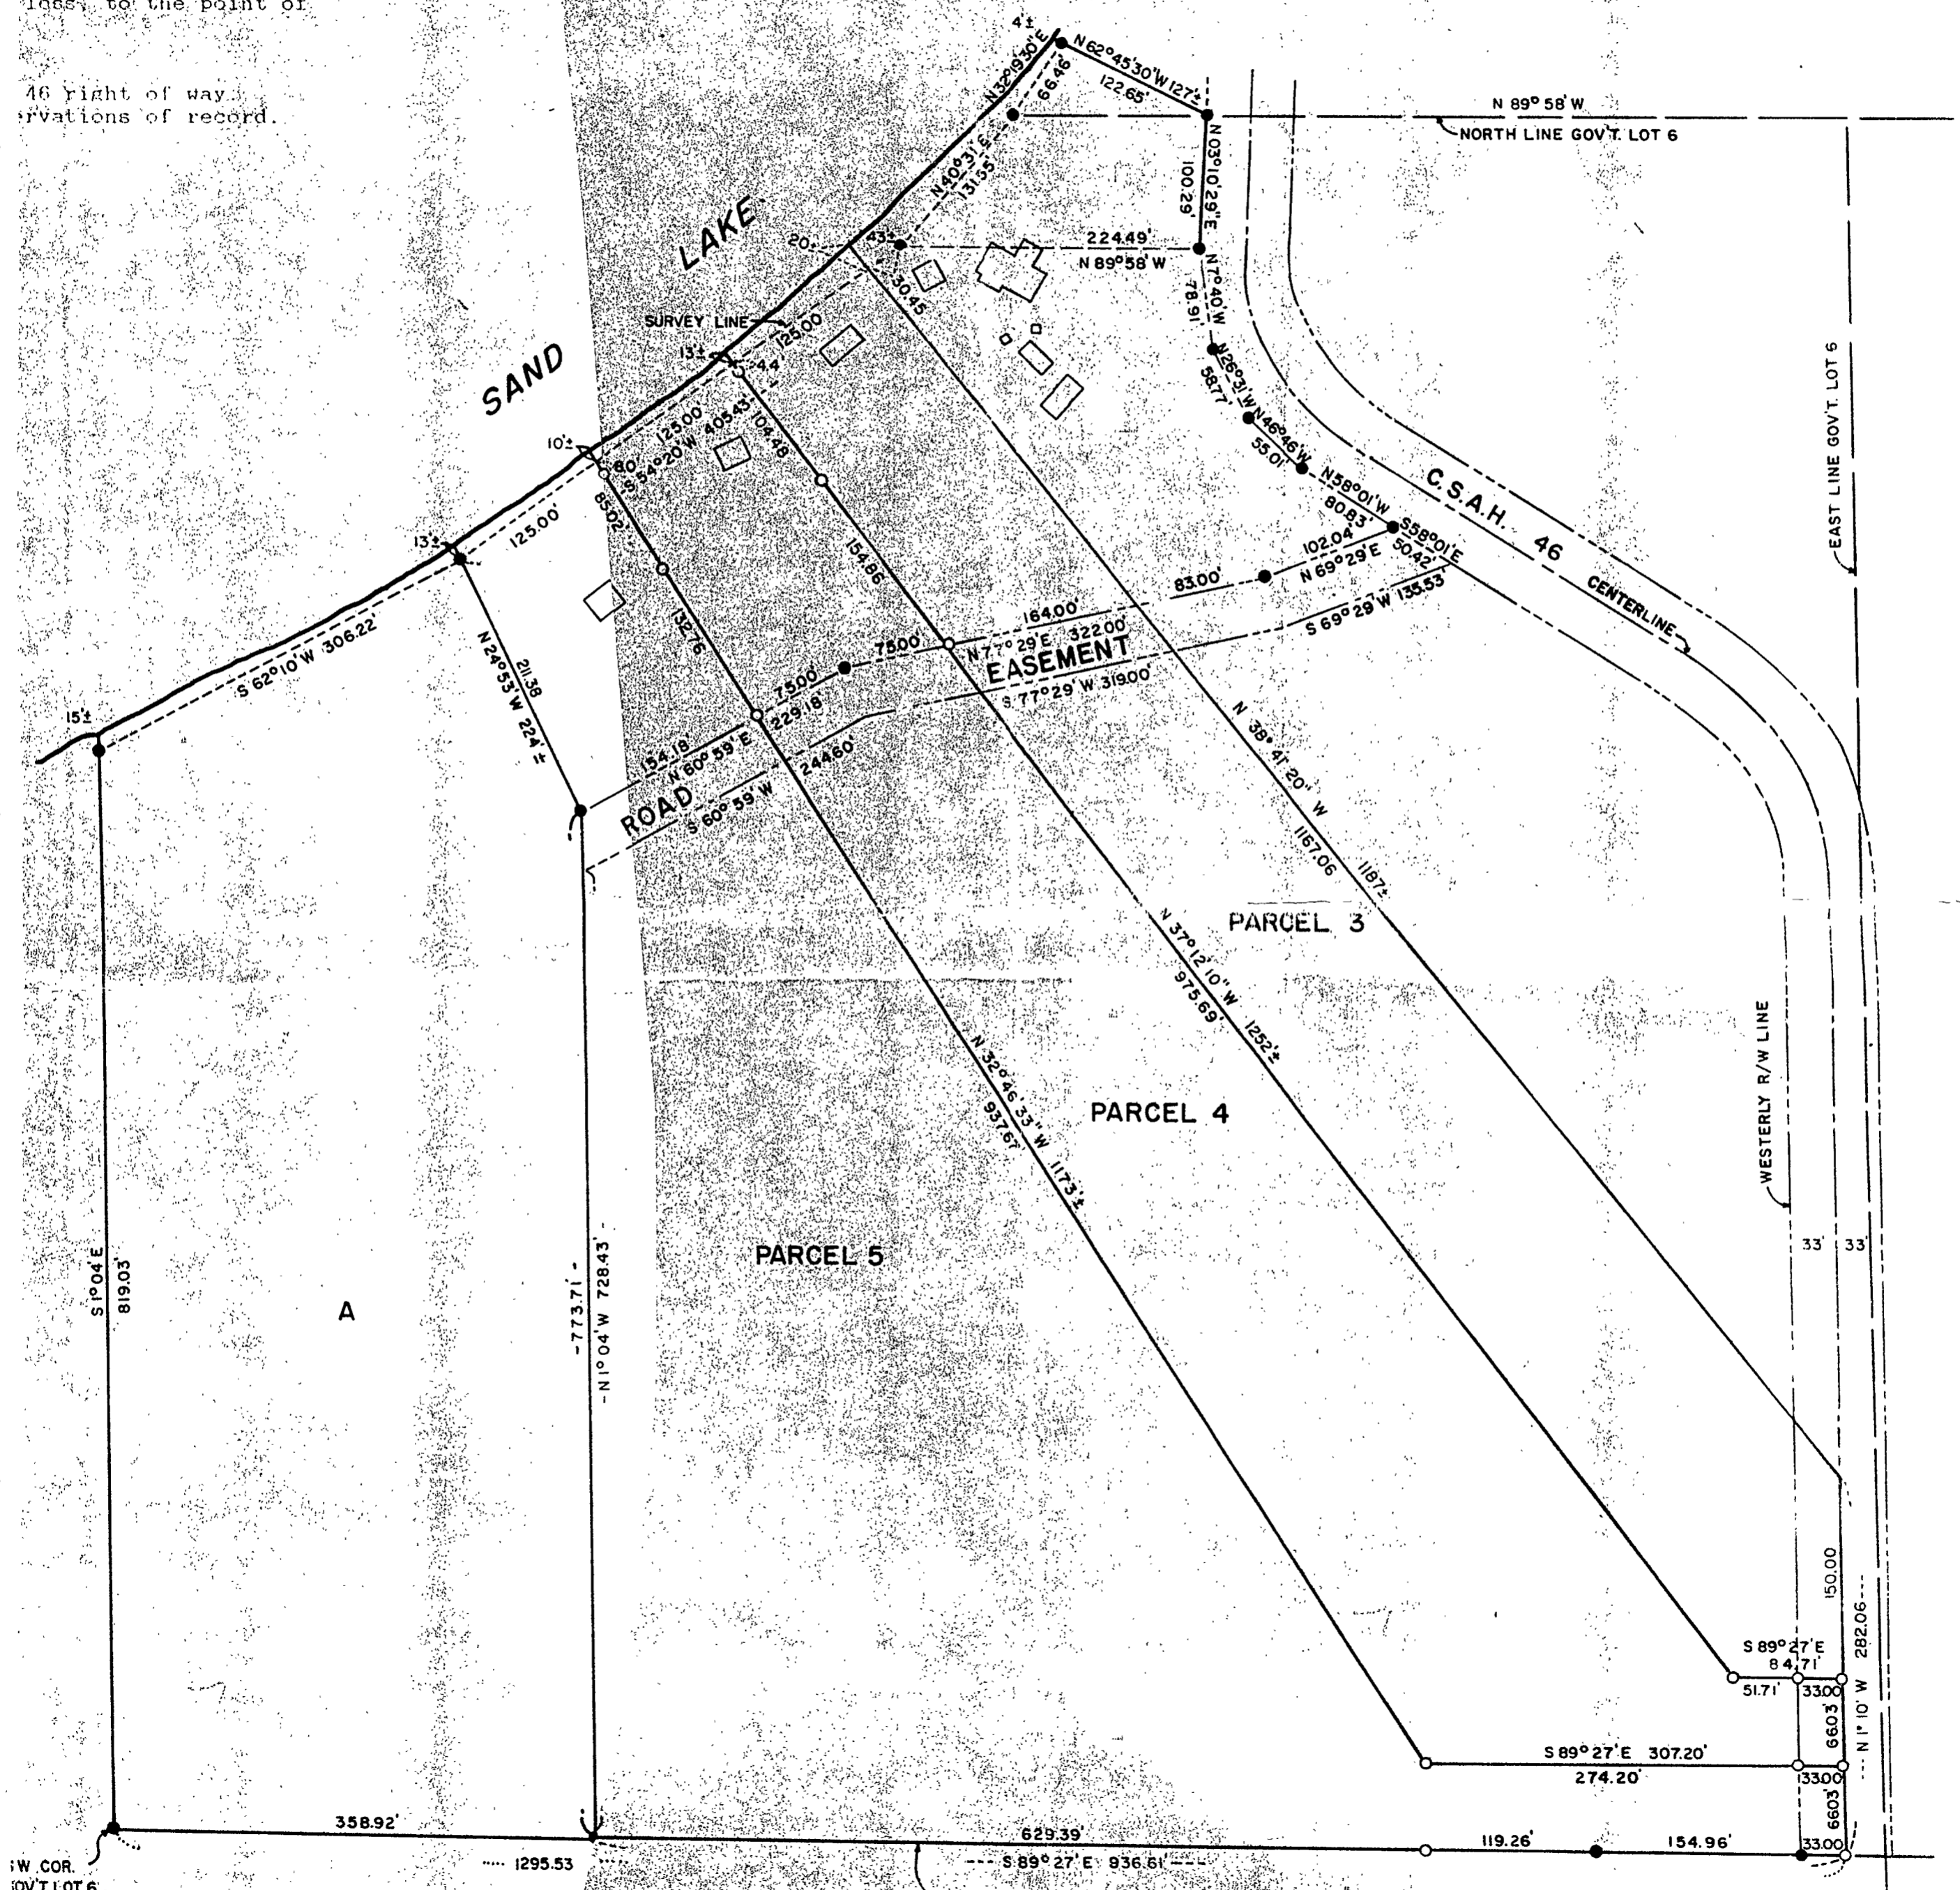

PREPARED FOR: Edward Driver
Rt. 1, Box 140
Hackensack, MN. 56452

34-140-29

thence North 01 degrees
rline 150.00 feet; thence
1187 feet more or less, to
sterly along said shoreline to
37 degrees 12 minutes 10
thence South 37 degrees 12
less to the point of

46 right of way
servations of record.

W COR.
GOV'T. LOT 6

1295.53

S 89° 27' E 936.61

S 89° 27' E
84.71'

S 89° 27' E 307.20'
274.20'

119.26' 154.96'

33' 33'

150.00
3300
6603
3300
3300
3300