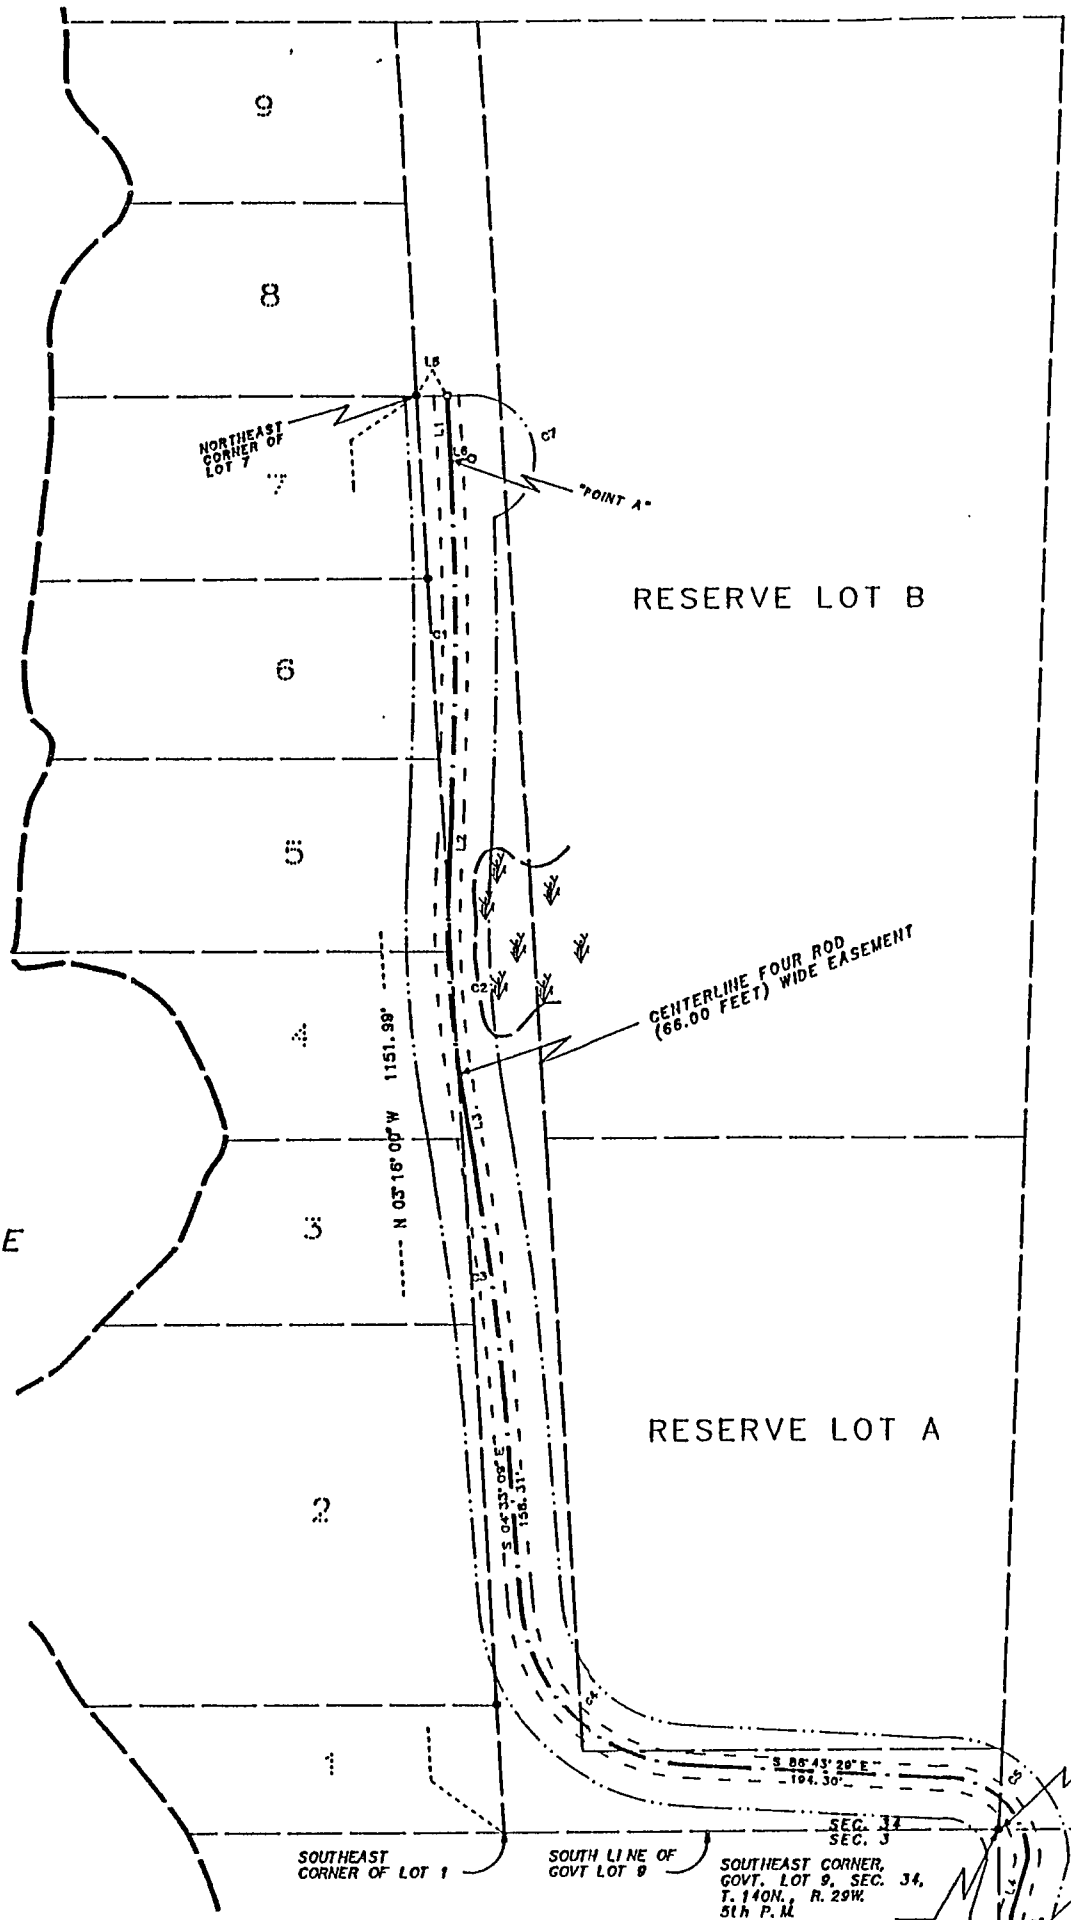

ISLAND

LAKE

ISLAND VIEW ACRES

POINT OF TERMINATION BEARS
 SOUTH 15 DEGREES 31 MINUTES
 26 SECONDS EAST A DISTANCE

FOUND A CASE COUNTY
 CAST IRON MONUMENT

CENTERLINE OF