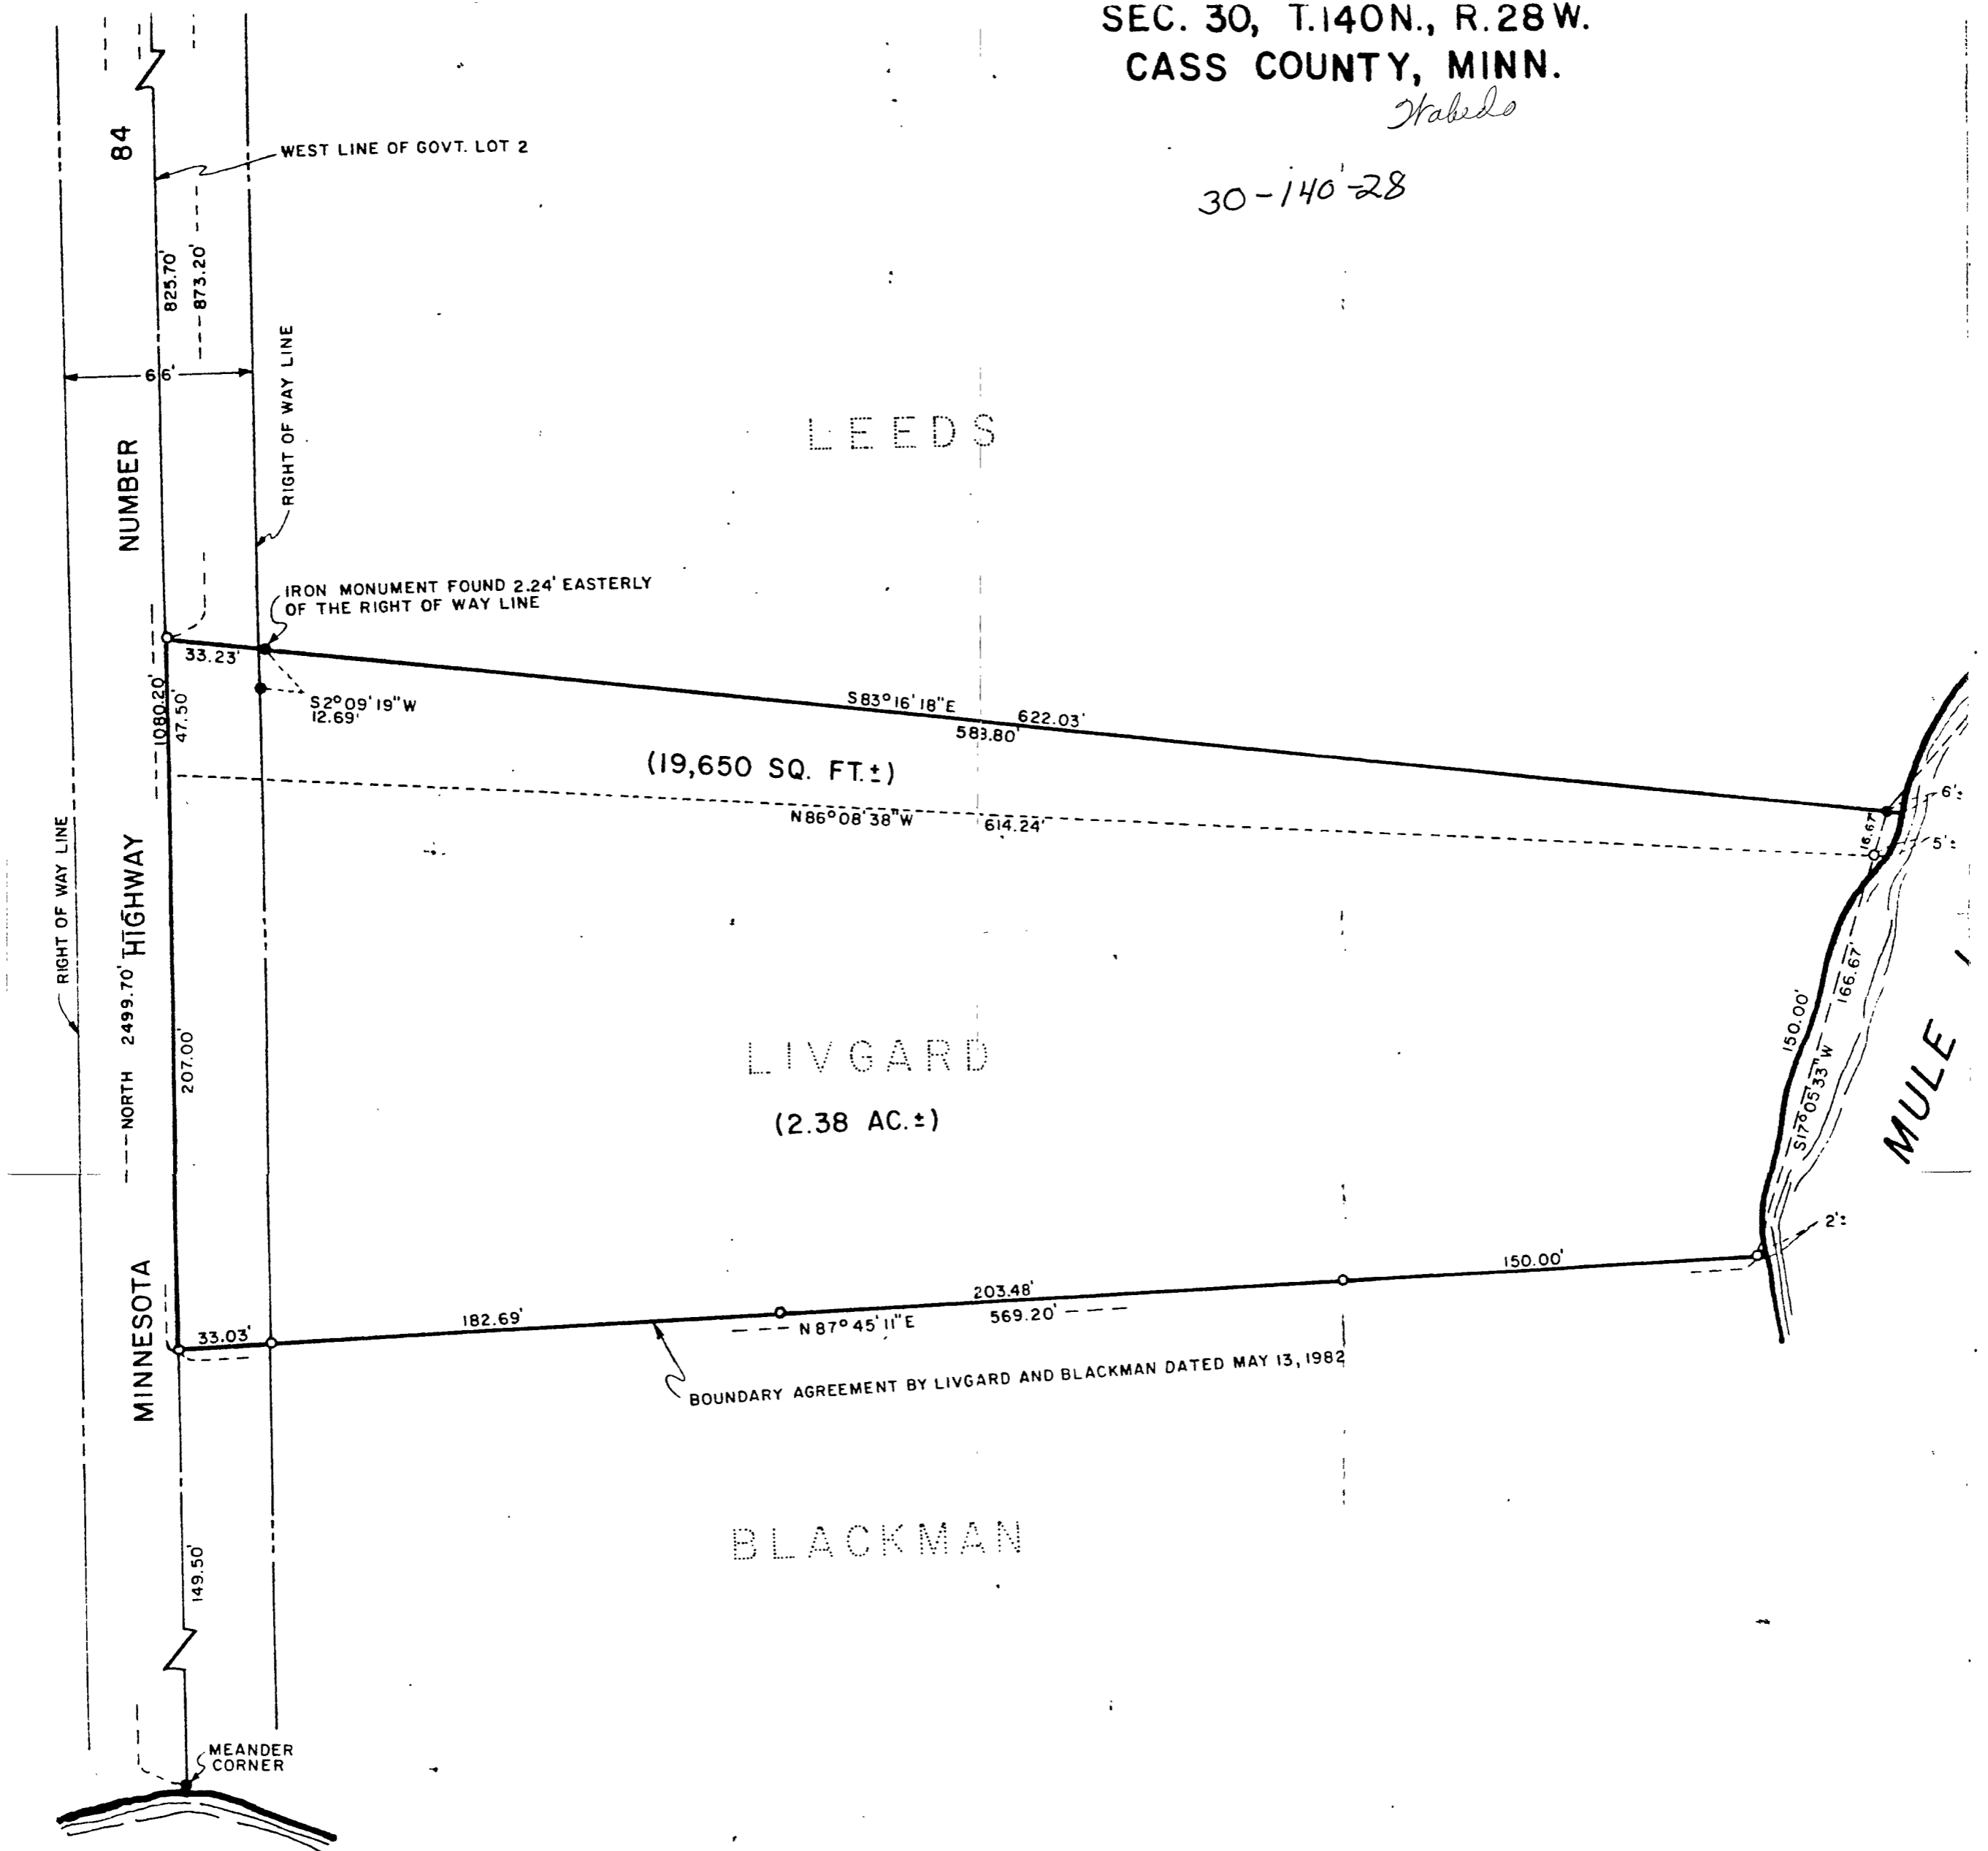

SEC. 30, T.140N., R.28W.
CASS COUNTY, MINN.

Labels

30-140-28

MULE LAKE