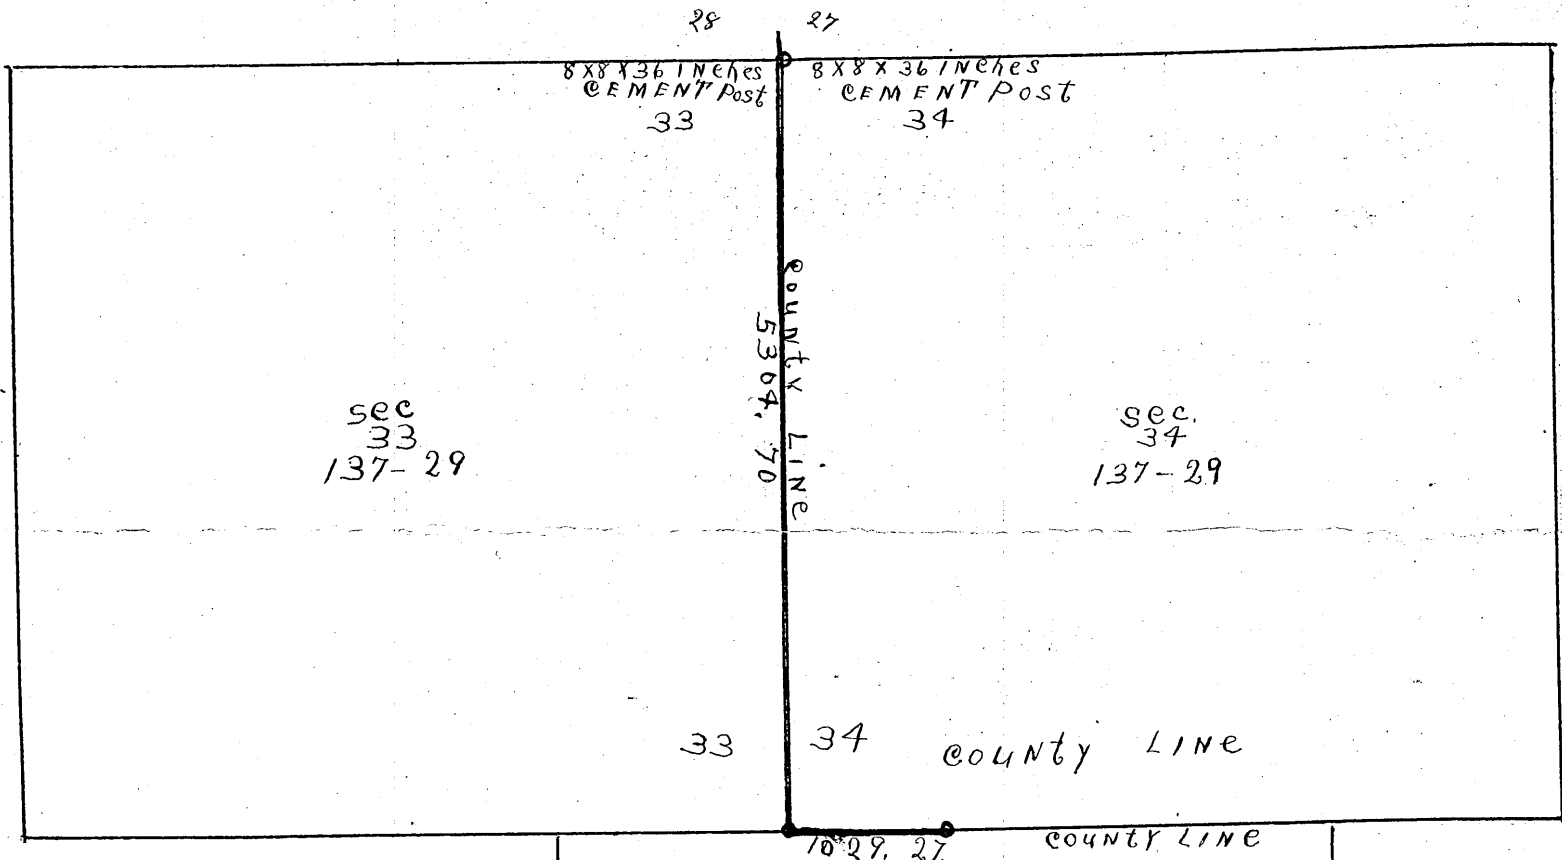

Plat of Judicial Highway between Cass and Crow Wing County Minnesota
between sections 33 and 34 Twp 137 N Rge 29 and between section 4
Twp 136 Rge 29 and Sec 33 Twp 137-Rge 29

SCALE 4" = 1-INCH

#4481