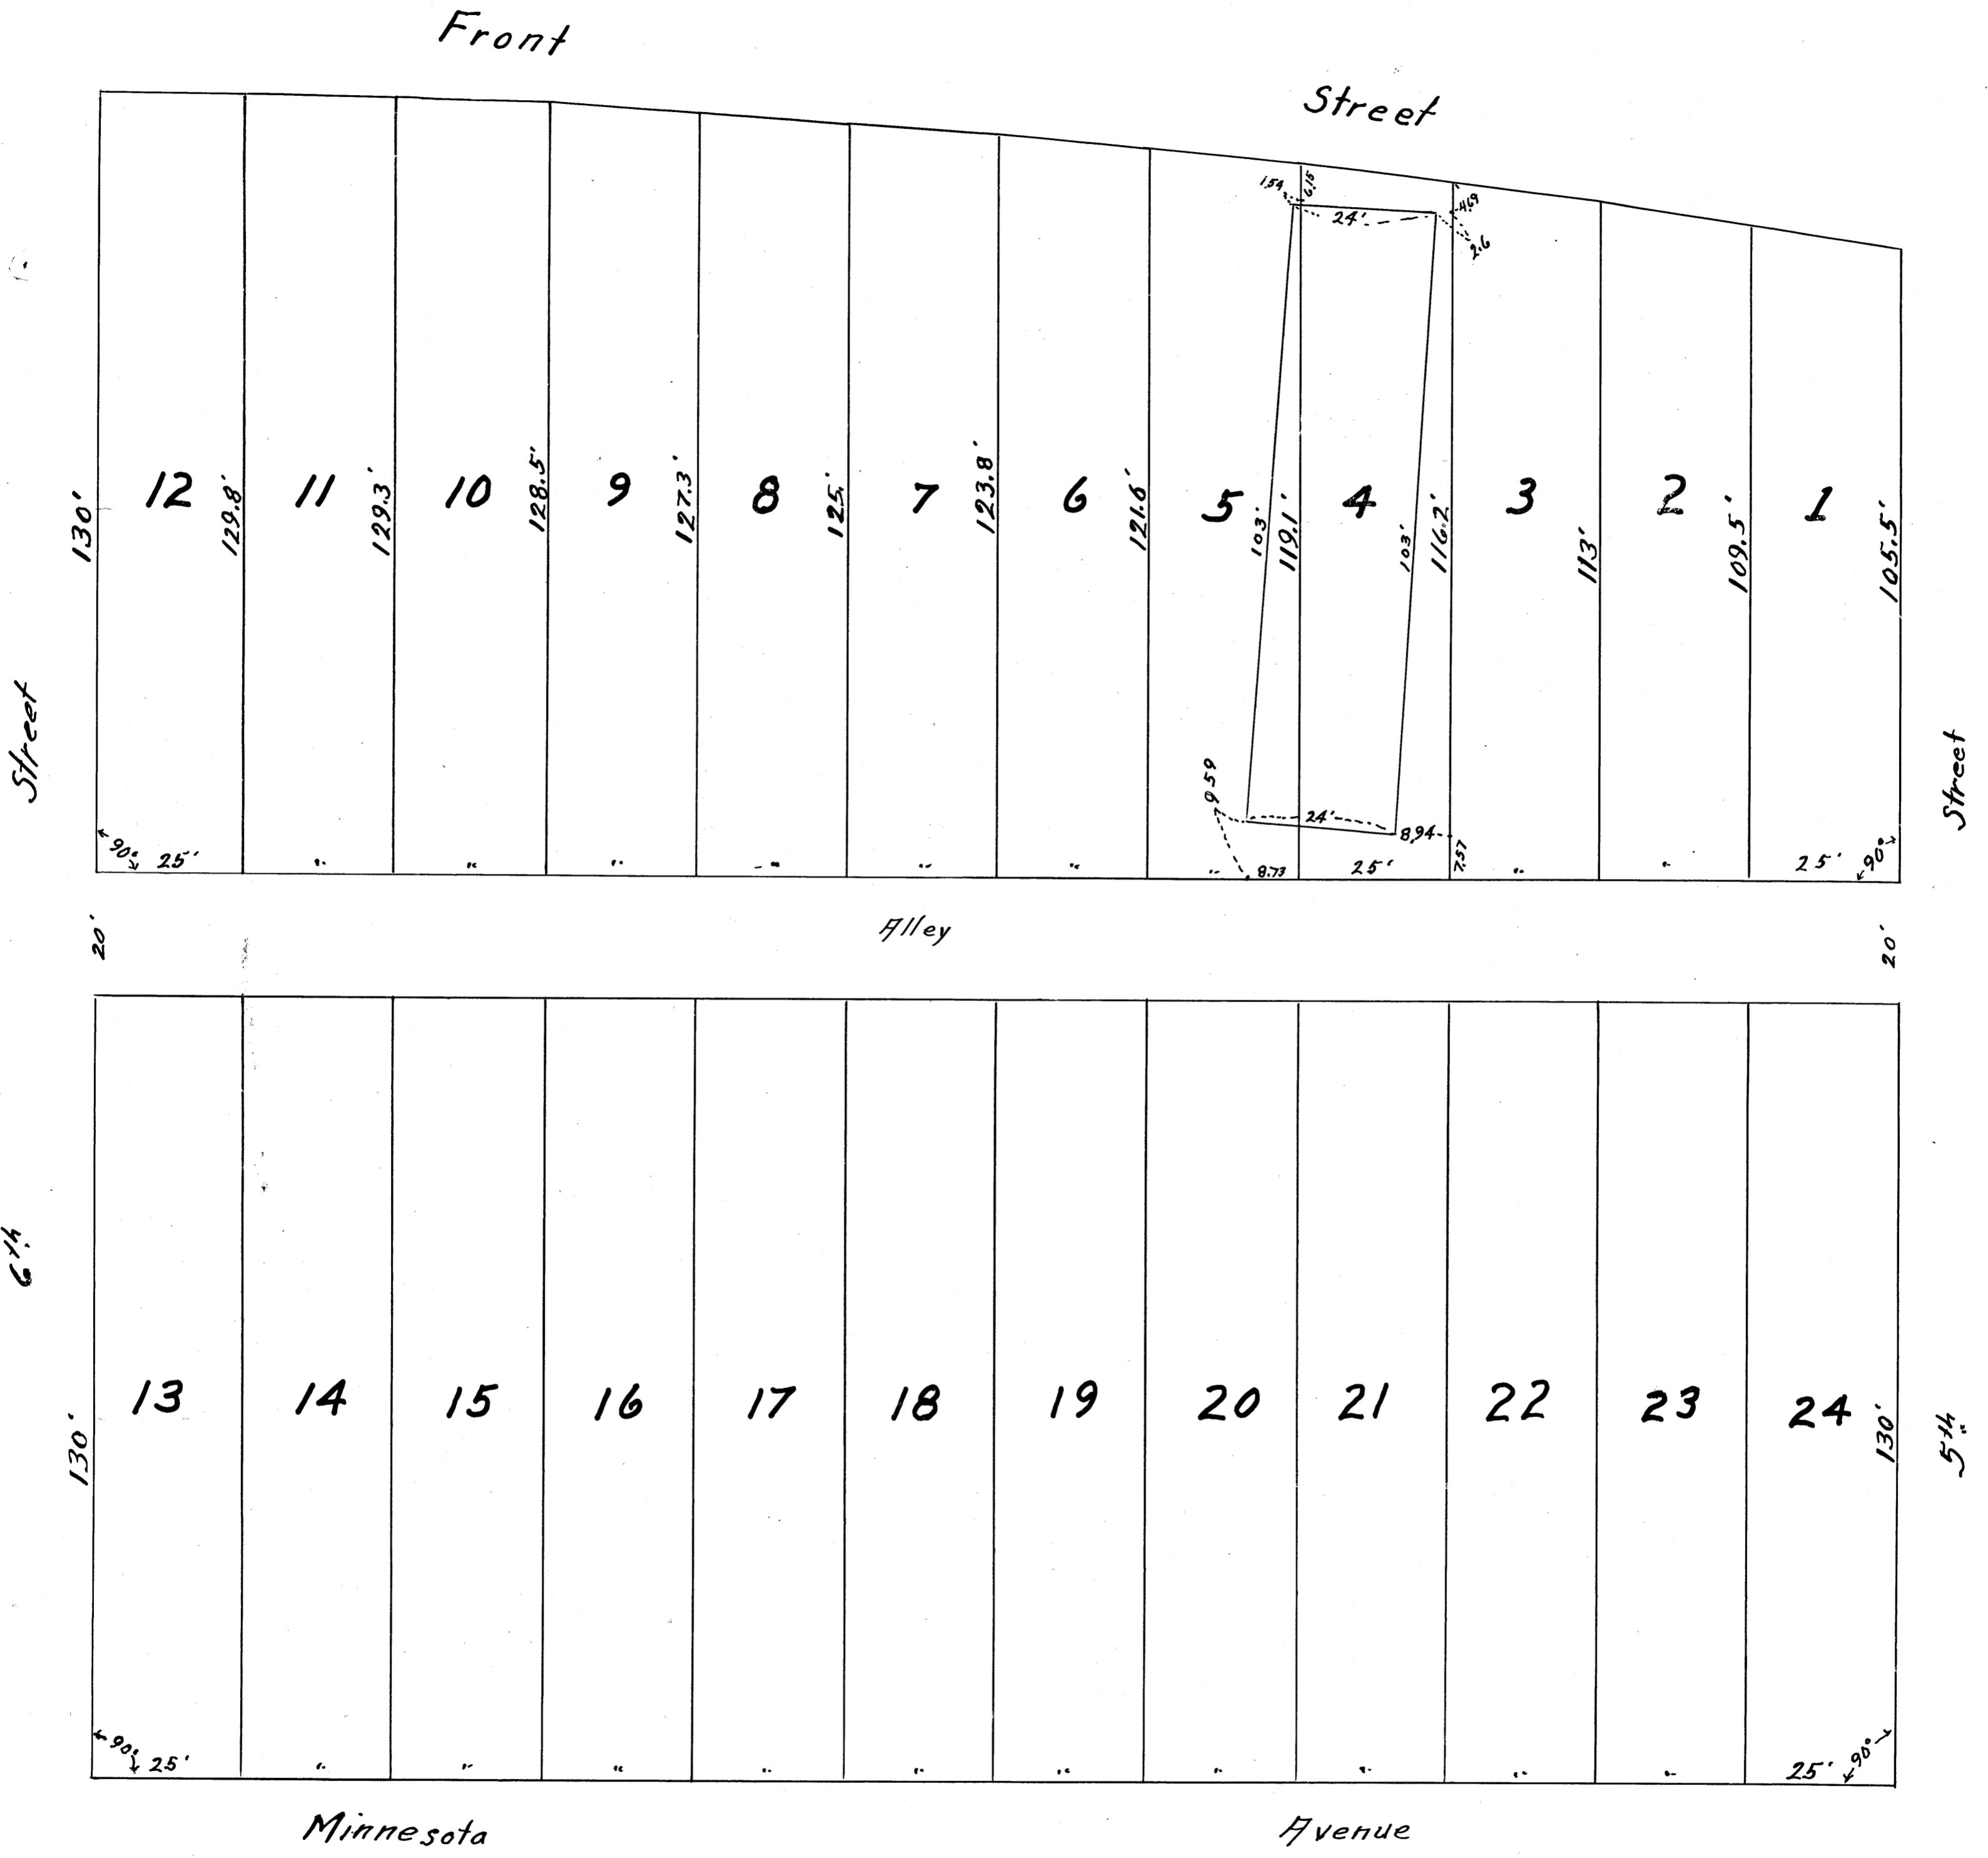

Block 15 of the Original Plat of the Village of Walker Minnesota

Prepared by Harold Curo, County Surveyor of Cass County Minnesota showing where the building sets on lot 4 of block 15 of said Plat
Scale 1 inch = 20 feet

Certificate of Surveyor

I the undersigned Harold Curo Walker Minnesota hereby certify that I am a Registered Land Surveyor in the State of Minnesota that I have prepared this plat from notes of the survey made by me in locating Lot 4 of block 15 of the original plat of the Village of Walker Minnesota showing the true location of the building belonging on said Lot 4. Dated this 28th day of November 1952